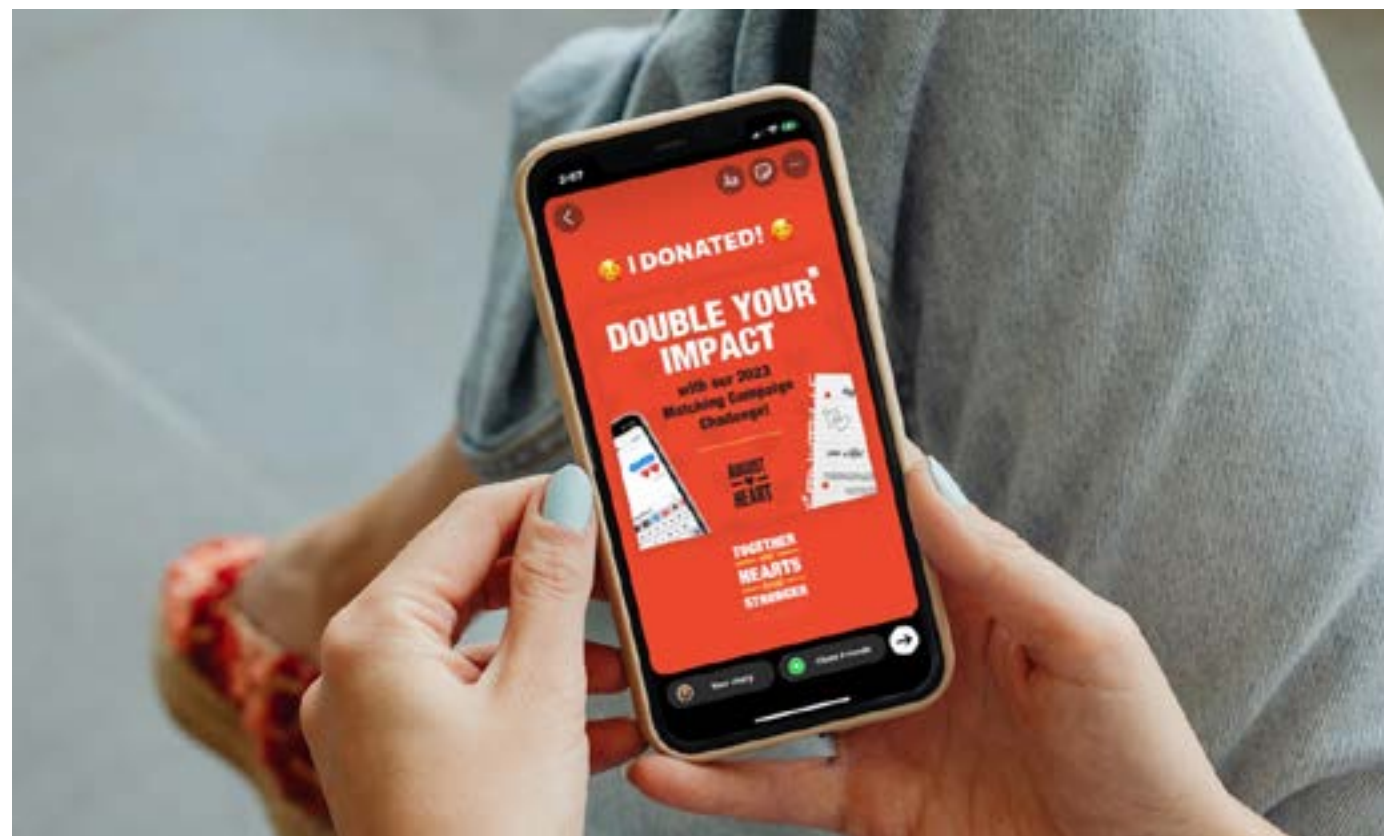

## YOU CAN HELP US SPREAD THE WORD.

In 2022 we screened **7,864 teenagers' hearts**, identifying 57 who were at risk for a sudden cardiac event. This year, we have a million more reasons to come together — our Matching Campaign Challenge! A generous donor has committed to matching all donations up to \$1,000,000 — doubling every gift, dollar for dollar, until March 31st.

## SOCIAL MEDIA TOOLS

It's important to spread the word! **DOUBLE** the donations means AugustHeart can double down on our heart screening efforts. Help us reach our goal by sharing about us on social media, raising awareness, and encouraging your network of friends, family, and teenagers to donate and share!

[Click here to download our social media toolkit](#), which includes easy-to-use graphics that make sharing a no-brainer:

- **Post an “I Doubled My Impact” graphic!**
- **Swap out your profile photo for one of our designs.**
- **Create a custom story or reel** — whether you're at an AugustHeart event or just relaxing at home!
- **Add our animated Giphy Stickers to a story or reel:**
  - » Open the Instagram, Facebook, or Snapchat app
  - » Click the + button to create a story
  - » Take a photo or select one from your photo library
  - » Type “augustheart” in the GIF Stickers search bar and select an AugustHeart design
  - » Share away!
- **Use some of our official hashtags:**
  - #AugustHeart #AugustHeartMatchingCampaign
  - #TeenHeartScreenings #SanAntonio #SATX
  - #HeartHealth #YouthHeartCare #CardiacScreening
  - #PreventiveHealth #HealthyHearts #EarlyDetection
  - #SATEenHeartHealth #MatchMyDonation
  - #DoubleTheImpact #MatchedGiving
  - #AmplifyYourDonation #MatchChallenge
  - #MaximizeYourGift #MatchedDonation
- **Tag us in all your posts!**
  - » Instagram: @AugustHeartOrg
  - » Facebook: @AugustHeart